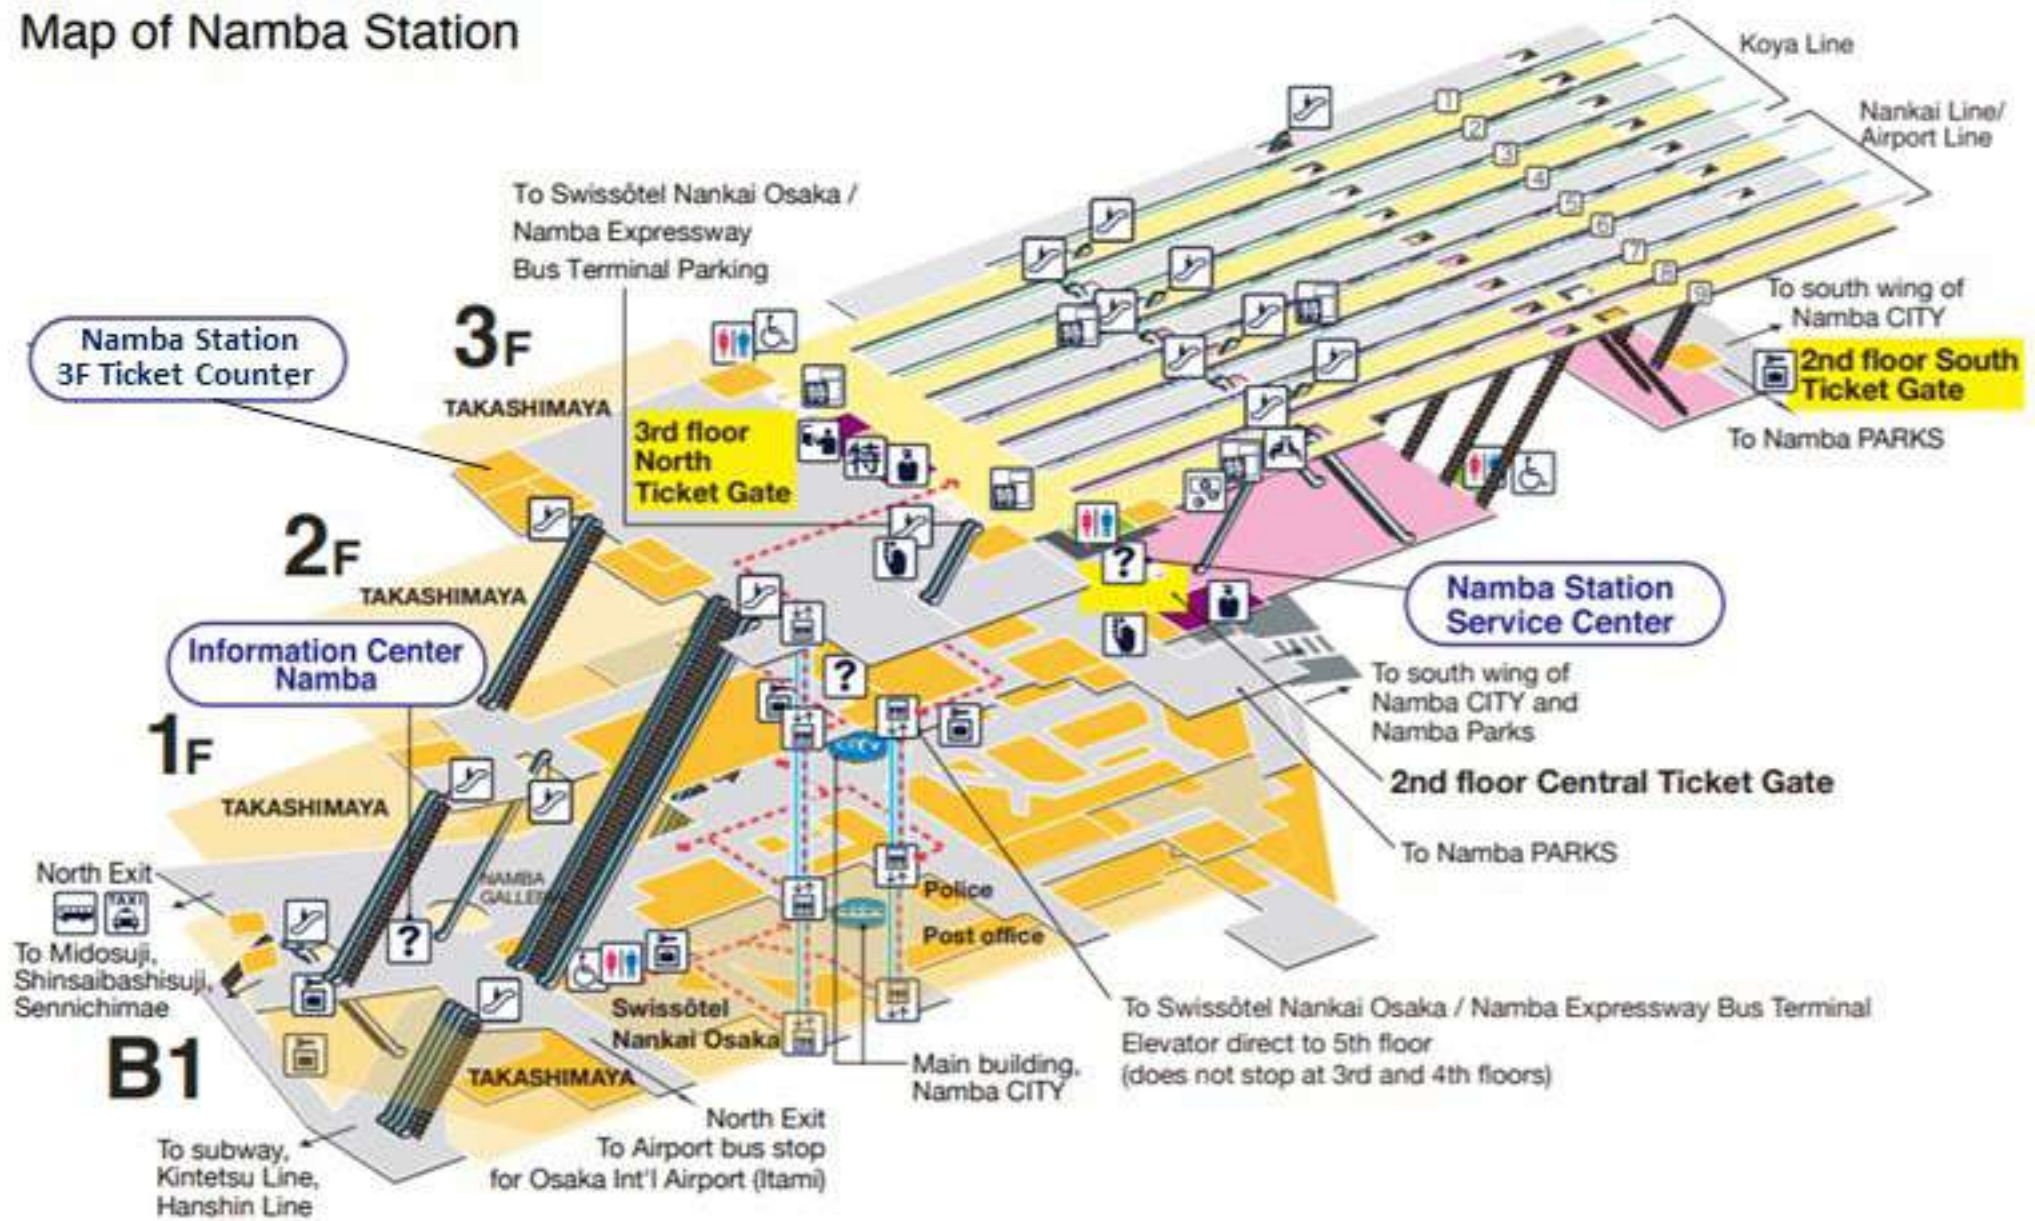

# Map of Namba Station

## Legend

- |                     |                     |                          |              |
|---------------------|---------------------|--------------------------|--------------|
| Toilets             | Tickets             | Elevator                 | Waiting Room |
| Barrier-Free toilet | Reservation Tickets | Elevator to Ground Level | Coin Lockers |
| Station office      | Reservation Tickets | Escalator                | Bus          |
| Information         | Currency Exchange   | Braille information      | Taxi         |